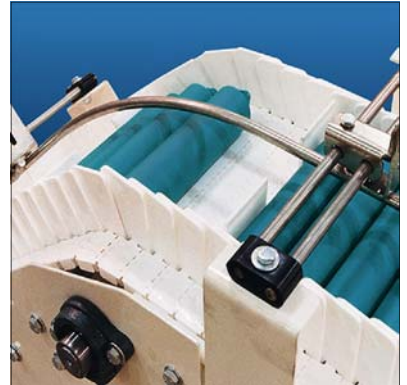

TABLE TOP MAT TOP

DILLIN ENGINEERED SYSTEMS • A SUBSIDIARY OF DILLIN AUTOMATION SYSTEMS CORP.
8030 Broadstone Road • Perrysburg, Ohio 43551 • Phone: 419-666-6789 • Fax: 419-666-4020
www.dillinautomation.com • e-mail : des@dillin.com