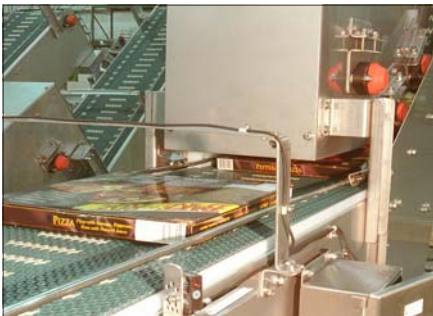

TABLE TOP MAT TOP

DILLIN ENGINEERED SYSTEMS • A SUBSIDIARY OF DILLIN AUTOMATION SYSTEMS CORP.
8030 Broadstone Road • Perrysburg, Ohio 43551 • Phone: 419-666-6789 • Fax: 419-666-4020
www.dillinautomation.com • e-mail : des@dillin.com