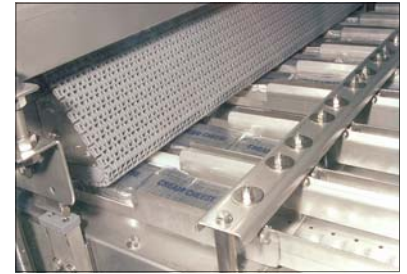

TABLE TOP MAT TOP

DILLIN ENGINEERED SYSTEMS • A SUBSIDIARY OF DILLIN AUTOMATION SYSTEMS CORP.
8030 Broadstone Road • Perrysburg, Ohio 43551 • Phone: 419-666-6789 • Fax: 419-666-4020
www.dillinautomation.com • e-mail : des@dillin.com