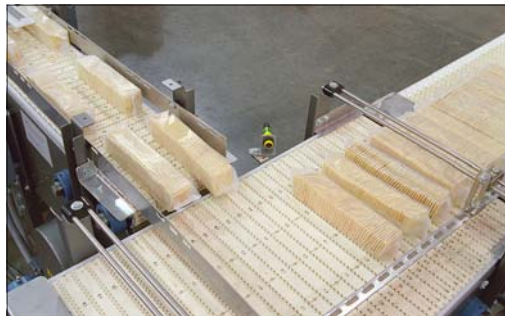

TABLE TOP MAT TOP

DILLIN ENGINEERED SYSTEMS • A SUBSIDIARY OF DILLIN AUTOMATION SYSTEMS CORP.
8030 Broadstone Road • Perrysburg, Ohio 43551 • Phone: 419-666-6789 • Fax: 419-666-4020
www.dillinautomation.com • e-mail : des@dillin.com