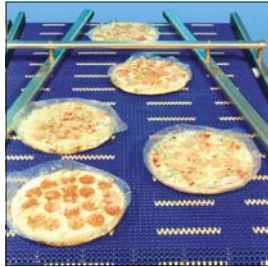

TABLE TOP MAT TOP

DILLIN ENGINEERED SYSTEMS • A SUBSIDIARY OF DILLIN AUTOMATION SYSTEMS CORP.
8030 Broadstone Road • Perrysburg, Ohio 43551 • Phone: 419-666-6789 • Fax: 419-666-4020
www.dillinautomation.com • e-mail : des@dillin.com